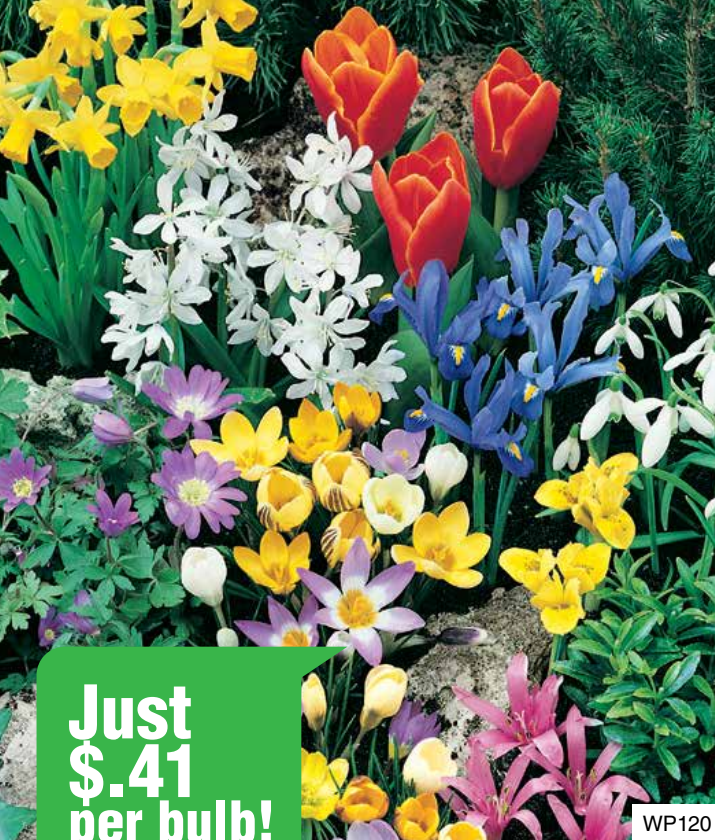

**Just
$.41
per bulb!**

WP120