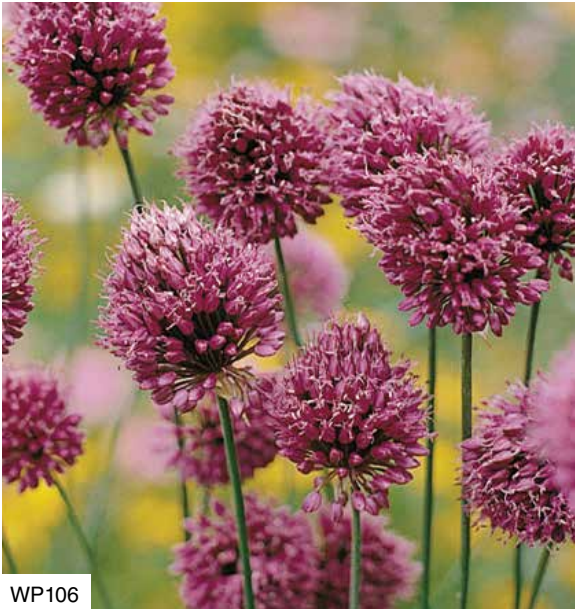

#WP102 \$14.50 H 12-24" ☀️

WP103

Anemone Mr. Fokker - 15 bulbs
(Anemone Azul - 15 bulbos)

Bright blue poppy-like blooms, Blue Anemone are some of the showiest flowers in the early summer garden. Soak the bulbs in tepid water for about 12 hours before planting to promote early sprouting. Grows 8-10" tall.

#WP103 \$11.00 H 8-10" ☀️

Glory-of-the-Snow - 15 bulbs
(Gloria de la Nieve - 15 bulbos)

Among spring's first flowers! 4" plants carry delightful sky-blue blooms with white centers. Carefree. Perfect for rockeries, borders, under trees and shrubs.

#WP104 \$8.00 H 4-6" ☀️

WP104

WP105

WP106

Drumstick Allium - 20 bulbs
(Allium del Palillo - 20 bulbos)

Our most unique flower form! Thin, straight stalks are topped with tear-shaped flowers of rich reddish-purple. Distinctive accents in borders or beds. Excellent cut flowers. Blooms in late spring.